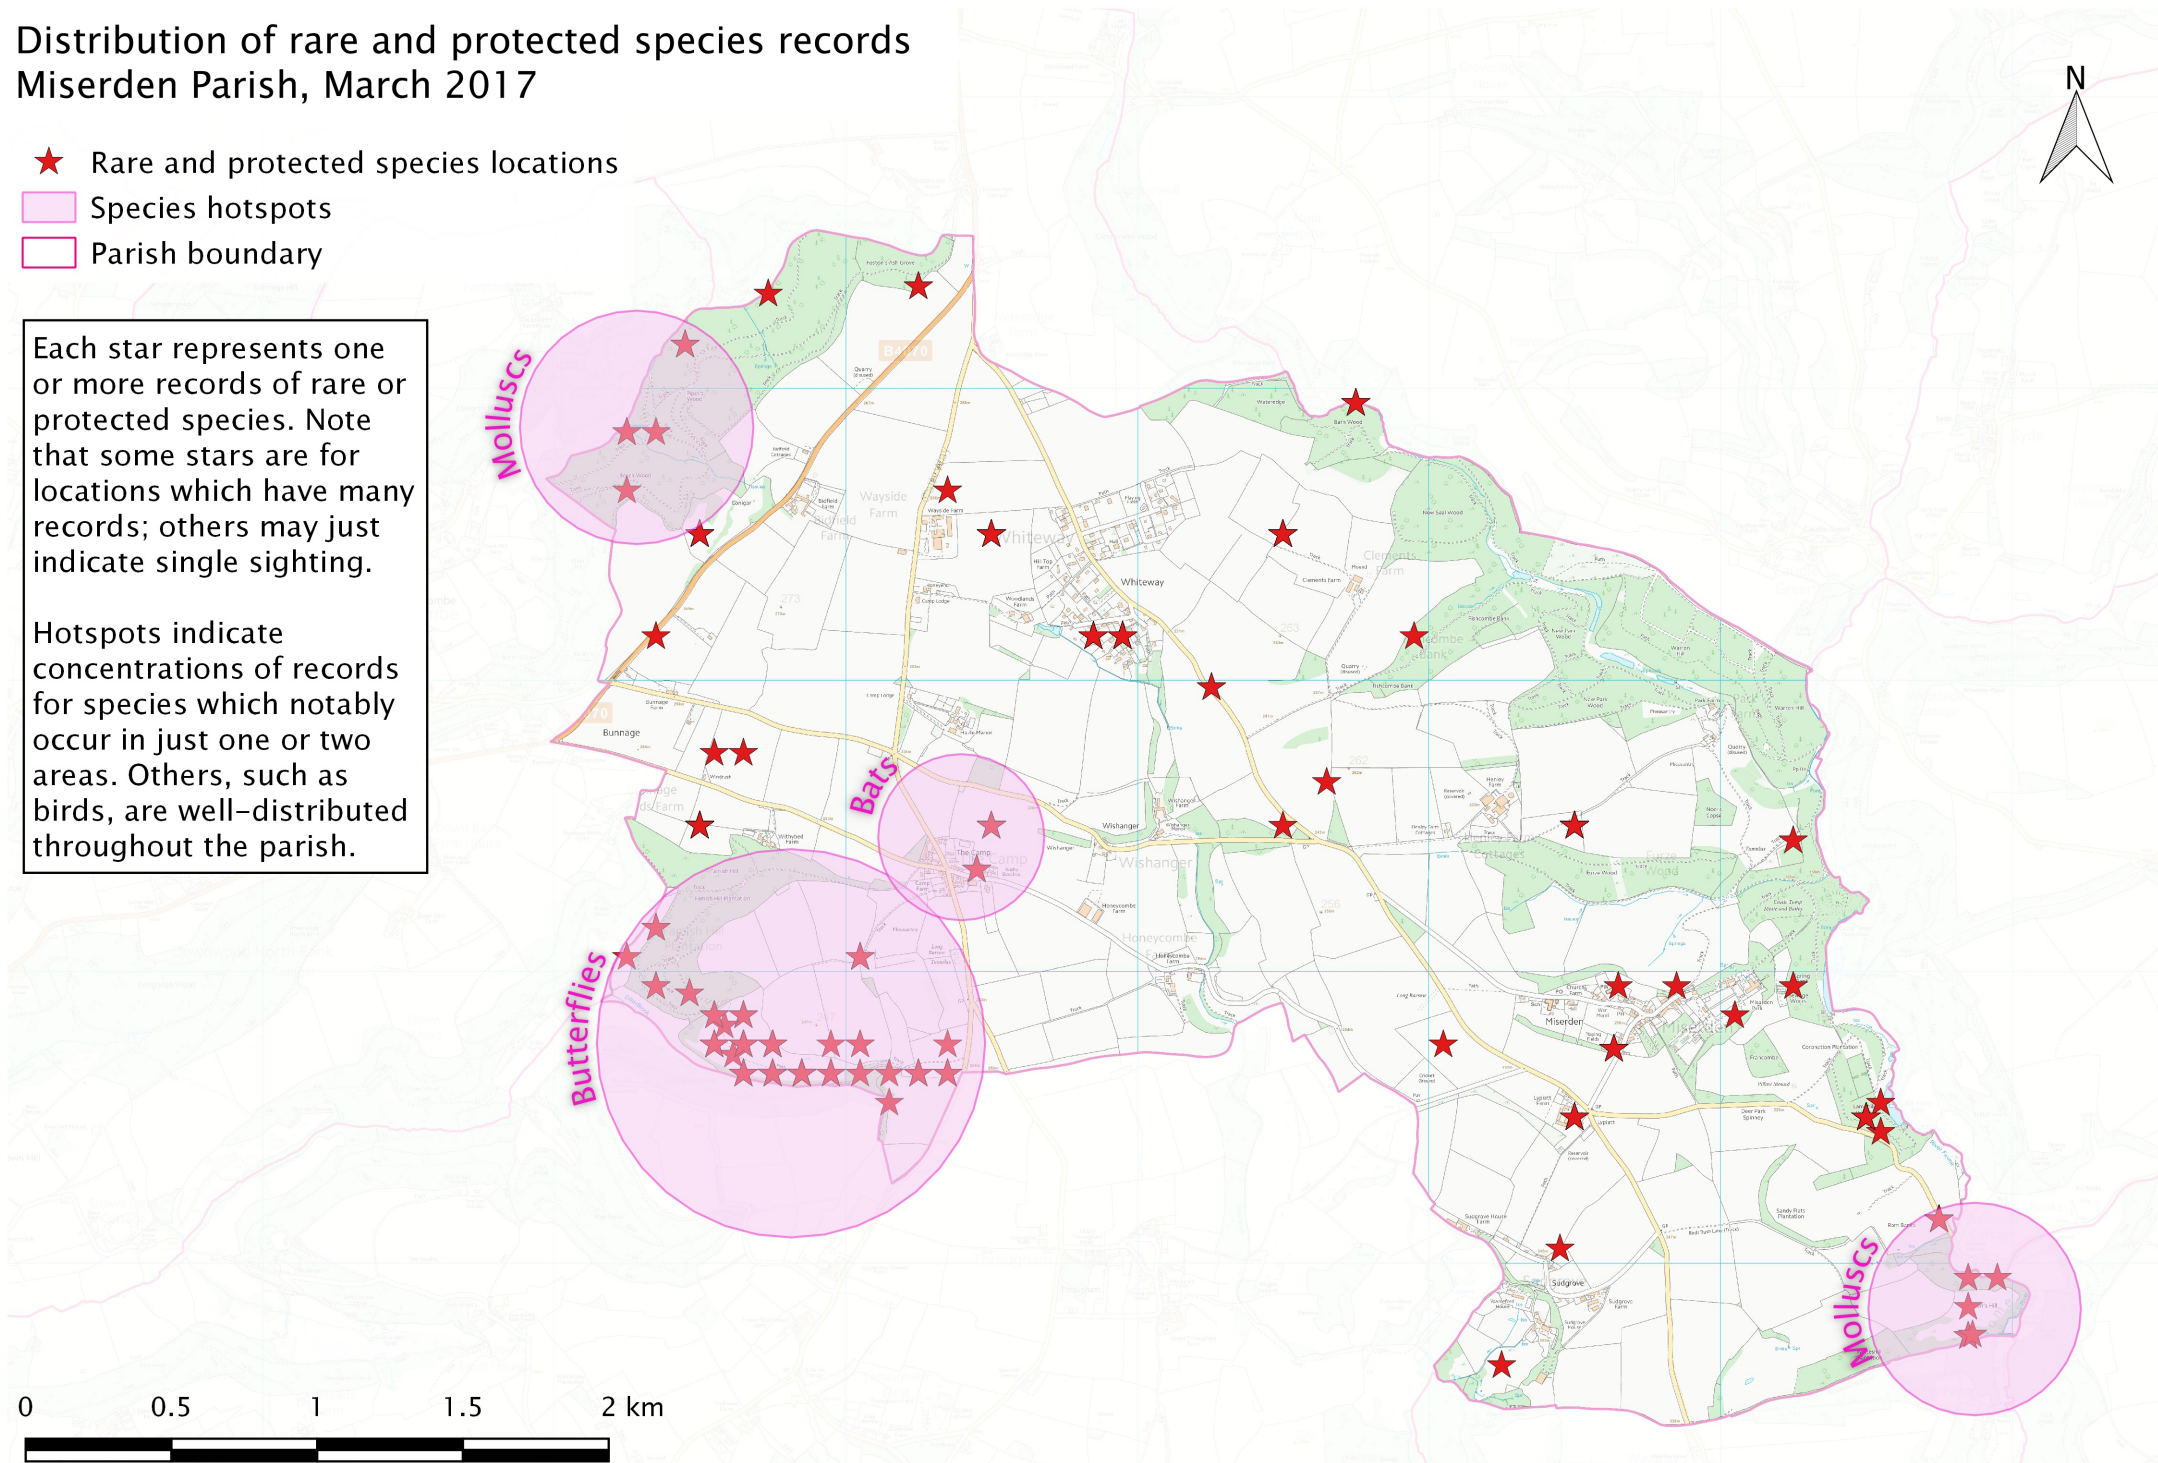

Distribution of rare and protected species records Miserden Parish, March 2017

- ★ Rare and protected species locations
- Species hotspots
- Parish boundary

Each star represents one or more records of rare or protected species. Note that some stars are for locations which have many records; others may just indicate single sighting.

Hotspots indicate concentrations of records for species which notably occur in just one or two areas. Others, such as birds, are well-distributed throughout the parish.

0 0.5 1 1.5 2 km